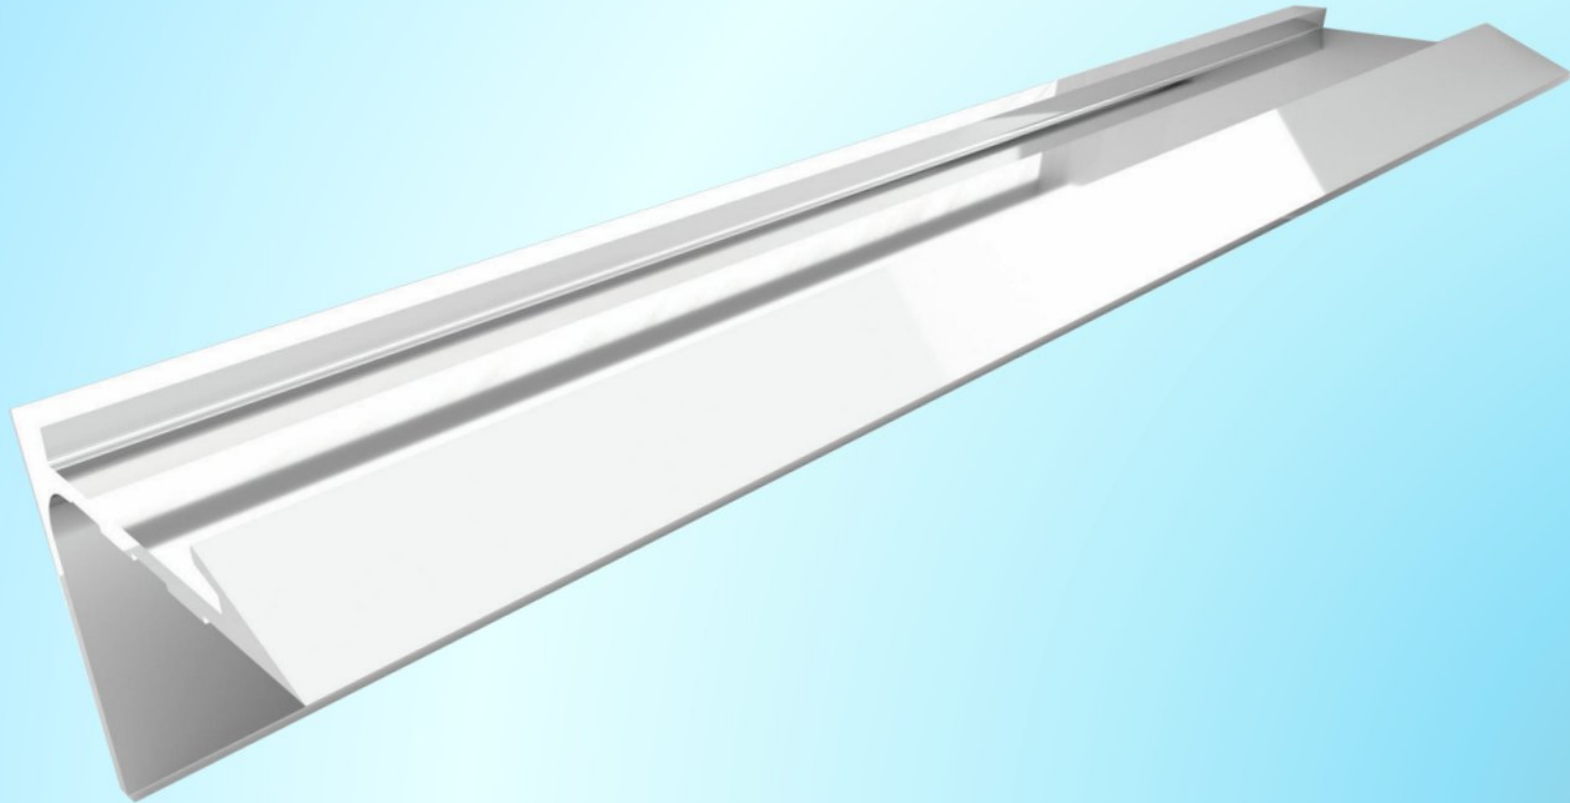

ROSE  
GOLD

SS  
FINISH

**GROOVE PROFILE**

**GOLD**

**ROSE GOLD**

**SS FINISH**

5mm x 5mm

10mm x 7mm

## LUXURY TRIMS (75mm)

**GOLD**

**ROSE GOLD**

**SS FINISH**

NOSE PROFILE (32mm x 42mm)

LUXURY TRIMS SS FINISH

T PROFILE

# LED TILE CORNER PROFILE

**ROSE GOLD** (30mm x 15mm)