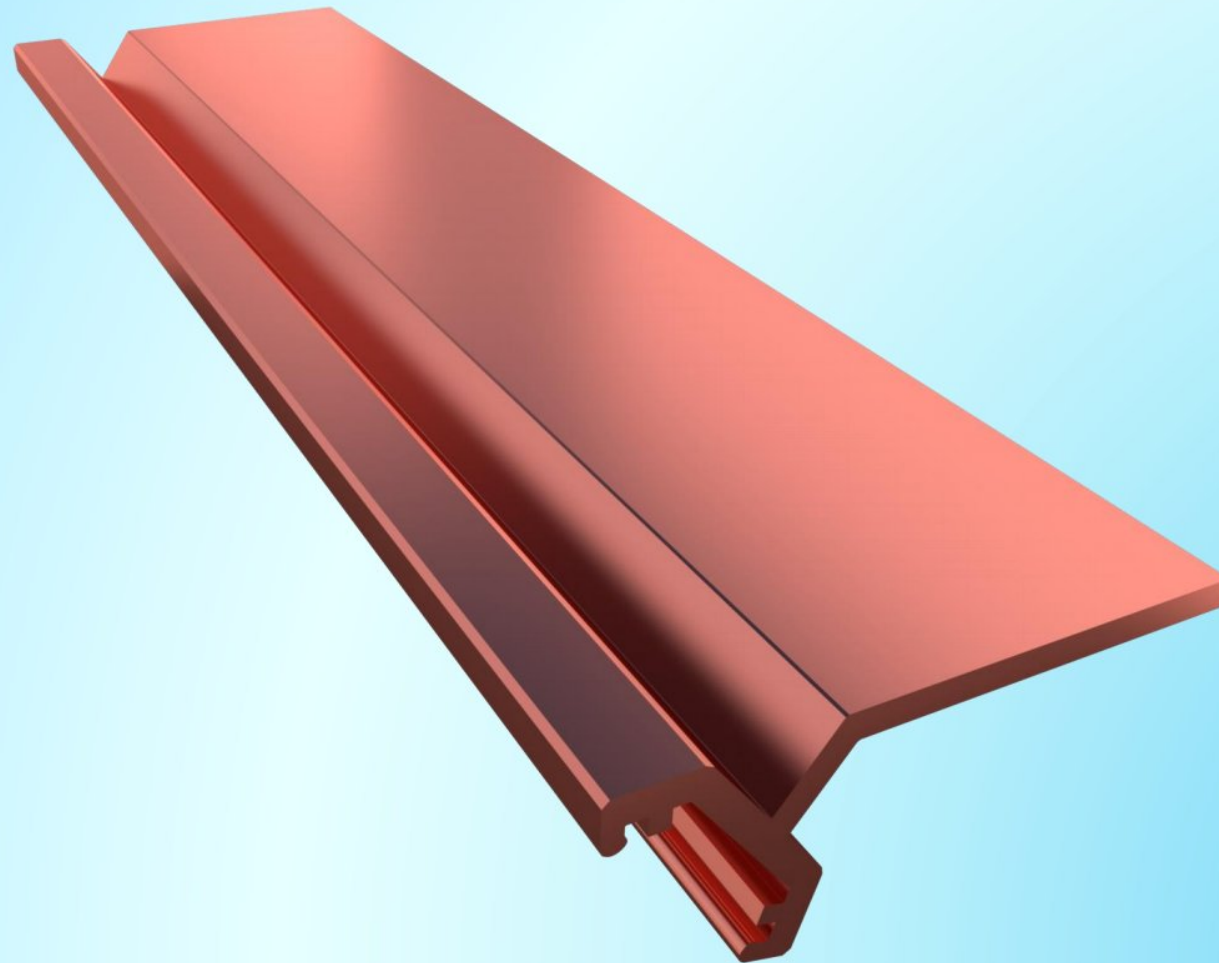

# SQUARE PROFILE

ROSE GOLD

(25mm)

(38mm)

U PROFILE (38mm)

ROSE GOLD

# LED TILE CORNER PROFILE

**ROSE GOLD** (30mm x 15mm)

# MULTI PURPOSE PROFILE

**GOLD**

**ROSE GOLD**

**SS FINISH**

10mm x 8mm