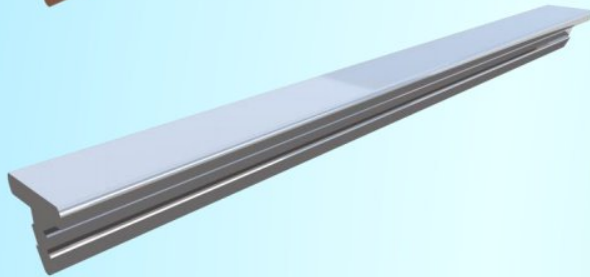

# LUXURY TRIMS

7mm x 6mm

12mm x 6mm

23mm x 11mm

GOLD

ROSE  
GOLD

SS  
FINISH

# TILE CONNECTOR PROFILE 90 degree z (25mm x 11mm)

LUXURY TRIMS

SS FINISH

# TILE CONNECTOR SQUARE PROFILE

(10mm x 8mm)

**GOLD**

**ROSE GOLD**

**SS FINISH**

TILE JOINT (10mm x 3mm)  
LUXURY TRIMS SS FINISH

TOE SKIRTING  
LUXURY TRIMS (80mm)

ROSE GOLD