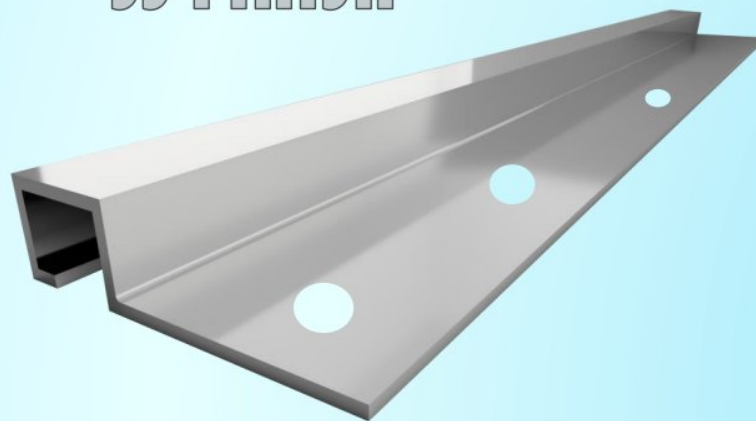

# TILE CONNECTOR SQUARE PROFILE

(10mm x 8mm)

**GOLD**

**ROSE GOLD**

**SS FINISH**

TILE JOINT (10mm x 3mm)  
LUXURY TRIMS SS FINISH

TOE SKIRTING  
LUXURY TRIMS (80mm)

ROSE GOLD